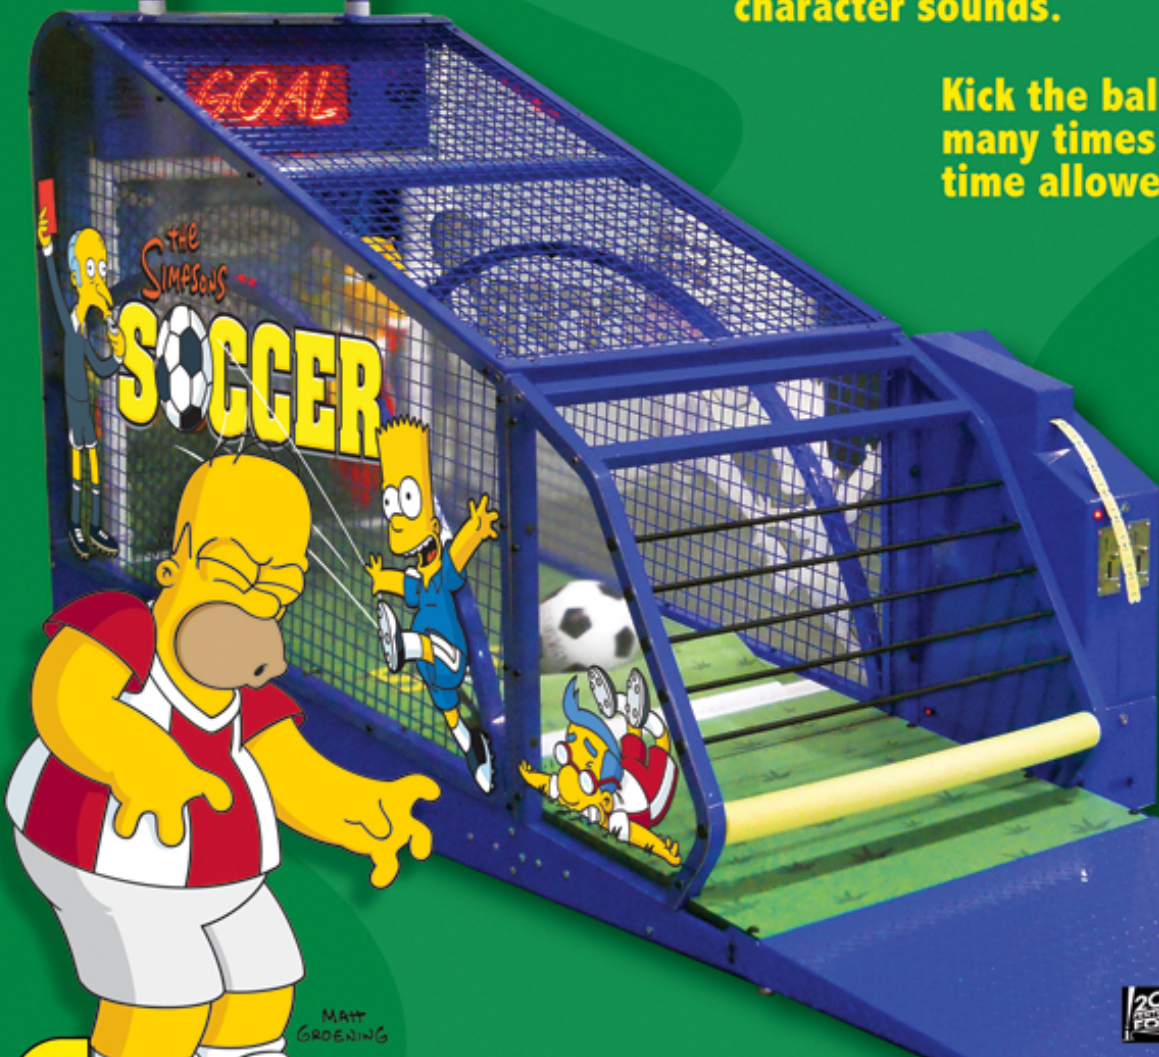

THE SIMPSONS SOCCER

A real soccer game enhanced with video of "The Simpsons", one of the most recognizable characters on the planet!

32" LCD monitor with clear, sharp "Simpsons" graphics and character sounds.

Kick the ball past Homer as many times as you can in the time allowed to score!

Don't hit Homer!

PACKED FOR SHIPPING:
 Skid 1: Body
 Width: 48" (122 cm)
 Depth: 80" (203 cm)
 Height: 76" (165 cm)
 Weight: 450 lbs (182 kg)

Skid 2: Front Assembly
 Width: 32" (81 cm)
 Depth: 48" (122 cm)
 Height: 39" (99 cm)
 Weight: 125 lbs (239 kg)

ASSEMBLED FOR PLAY:
 Width: 44" (112 cm)
 Depth: 120" (305 cm)
 Height: 104" (265 cm)
 Weight: 525 lbs (239 kg)