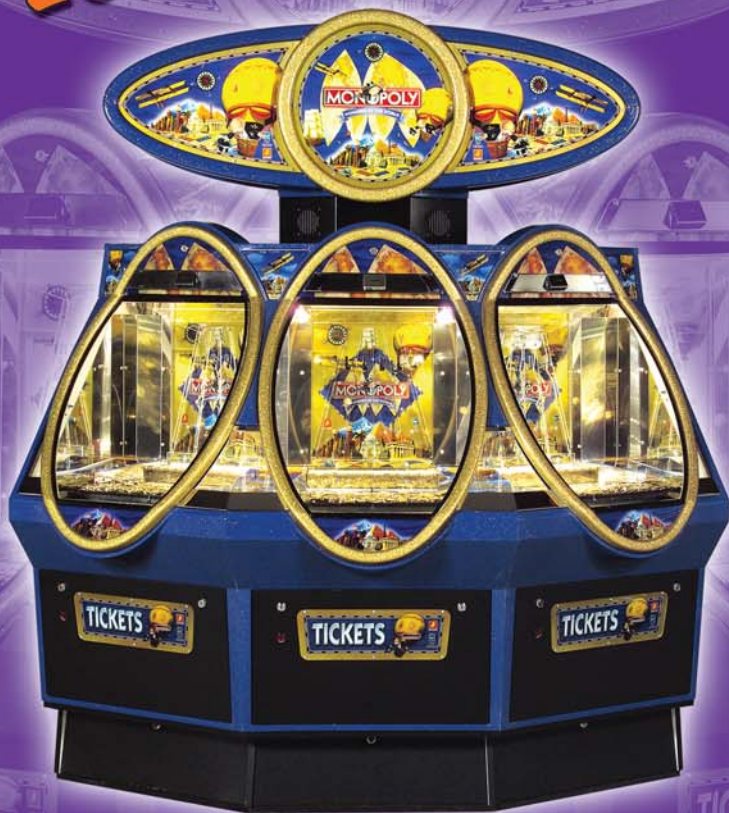

**NEW FOR
2005!**

BELL FRUIT
MONOPOLY

3 Player Wonders of the World Theme

- 3 player wall unit
- Brand new cabinet configuration, fiberglass construction
- Interactive stereo sound effects with optional attract mode sounds
- Quick & Easy -Microprocessor controlled setup & diagnostic system with handheld programmer

Dimensions: 34"d x 80"w x 78"h Weight: 610 lbs.