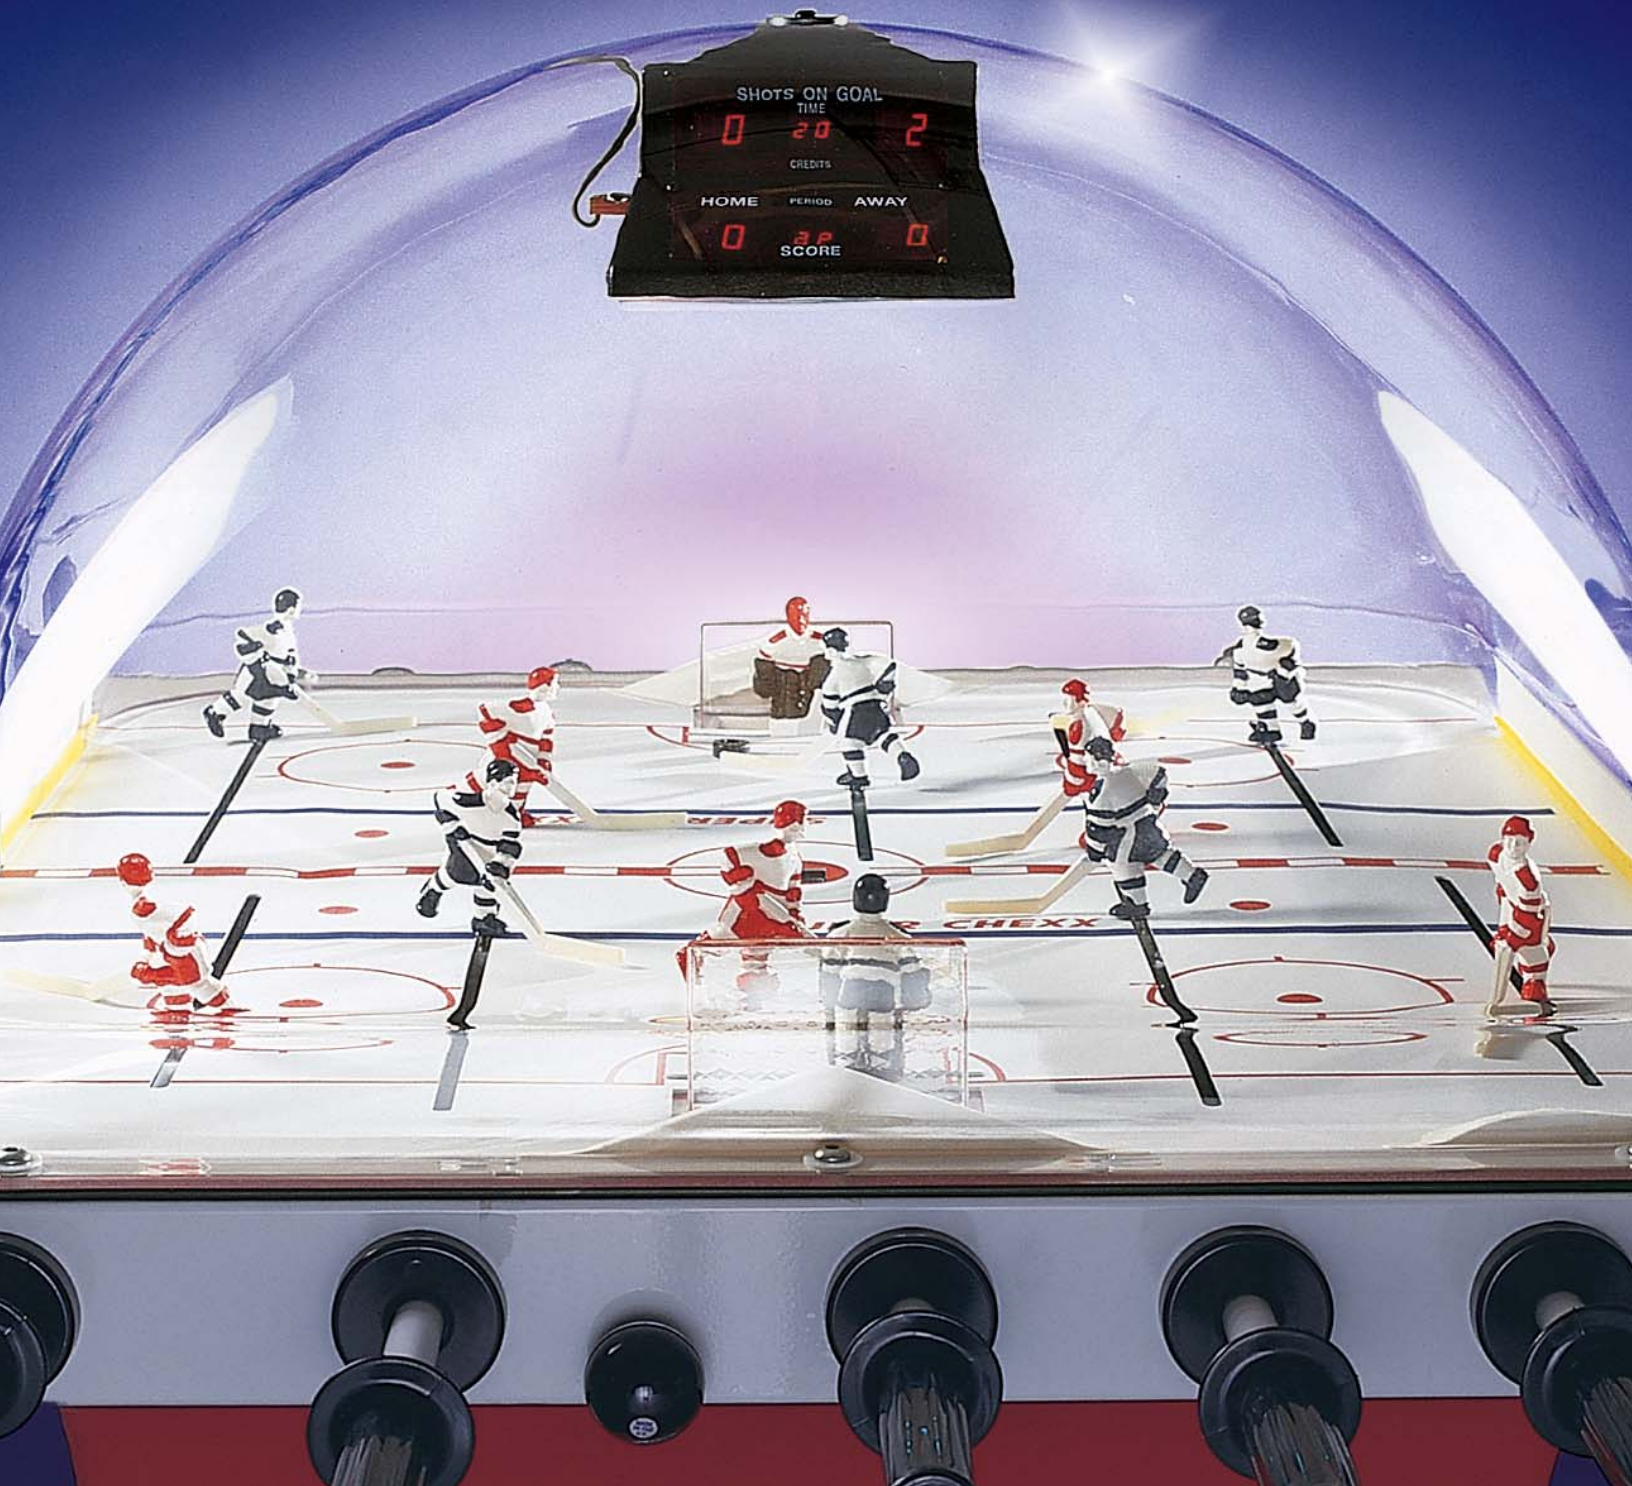

# SUPER CHEXX™

*...the Legend  
Continues to Skate*

**Created 19 years ago, it is still the most popular bar game ever!  
Super Chexx is competition at its best. It is the ultimate head-to-head challenge.**

# SUPER CHEXX™

...the Legend  
Continues to Skate

- Indestructible lexan dome is built to last

- Aluminum cabinet and plastic base make this the most durable coin-op game ever created

- All new electronics and realistic sounds put the players in the middle of their favorite hockey arena

Dimensions: 51" h x 55" w x 36" d  
Approximate weight: 185 lbs.

**Where the Pucks Meet the Buck\$**

Innovative Concepts in Entertainment, Inc.  
10123 Main Street • Clarence, New York 14031  
Phone: 716•759•0370 • Fax: 716•759•0390  
Visit us on the Web at: [www.icegame.com](http://www.icegame.com)